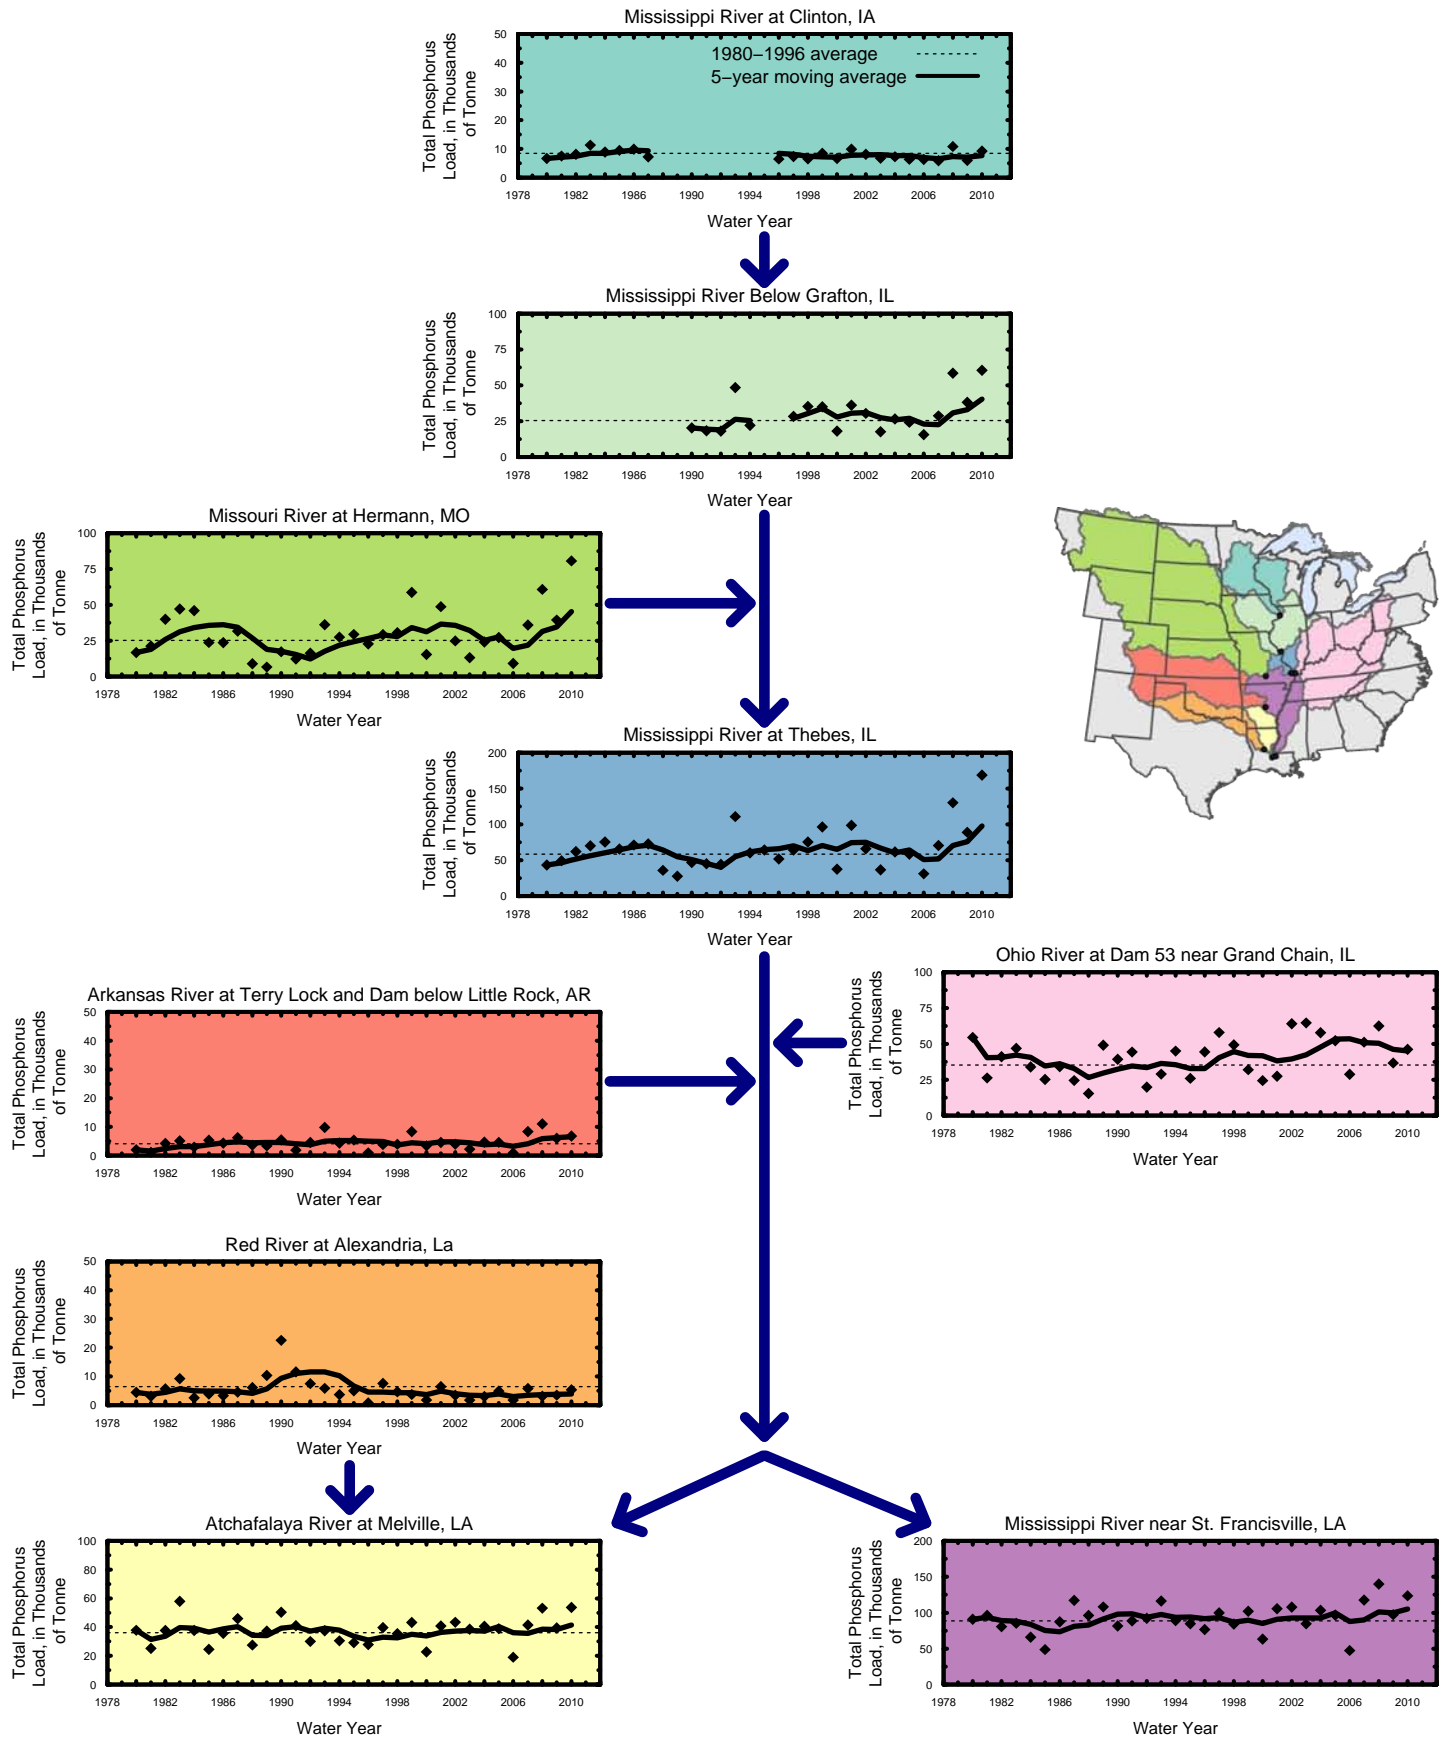

## Total Phosphorus Load for Major Sub-Basins of the Mississippi and Atchafalaya River Basin

# Flow-Weighted Phosphorus Concentration for Major Sub-Basins of the Mississippi and Atchafalaya River Basin