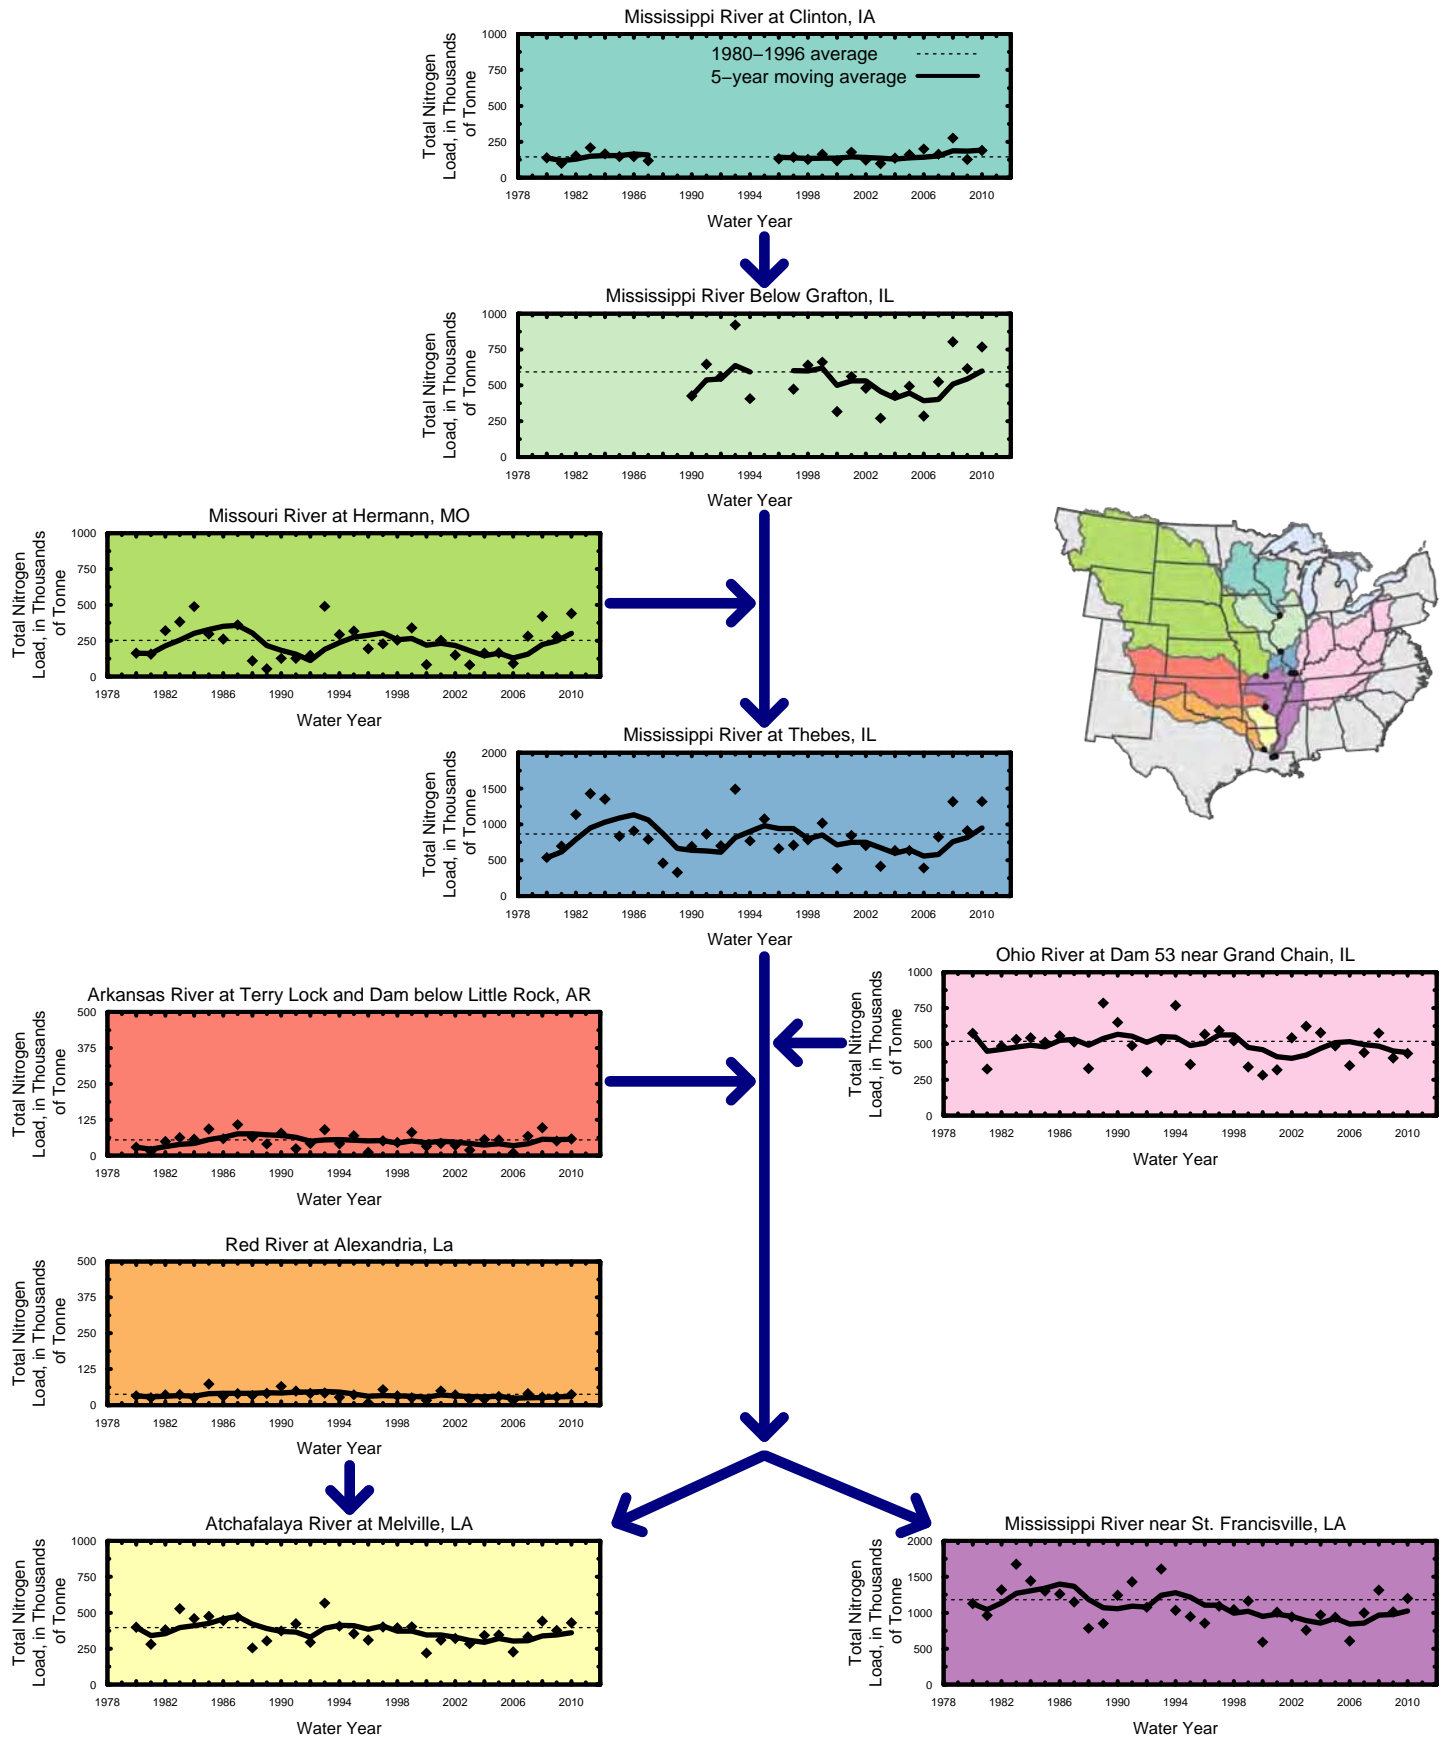

Total Nitrogen Load for Major Sub-Basins of the Mississippi and Atchafalaya River Basin

Flow-Weighted Nitrogen Concentration for Major Sub-Basins of the Mississippi and Atchafalaya River Basin